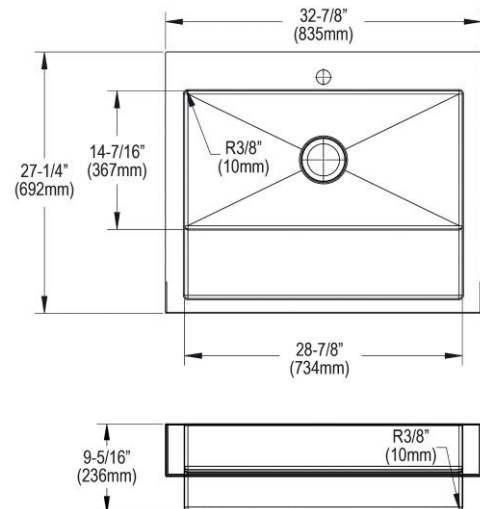

Included with Product: CTXBG2813R bottom grid,
CTXDC0606 bottom grid drain cover,
LKDD deep strainer drain

A Century of Tradition and Quality.

For more than 100 years, Elkay has been making innovative products and providing exceptional customer care. We take pride in offering plumbing products that make life easier, inspire change and leave the world a better place.

Product Compliance: ADA & ICC A117.1
ASME A112.19.3/CSA B45.4
Accessory: ASME A112.18.2/CSA B125.2

Complies with ADA & ICC A117.1 accessibility requirements when installed according to the requirements outlined in these standards.

[Clean and Care Manual (PDF)](#)

[Installation Instructions (PDF) - 100005532](#)

[Warranty (PDF)](#)