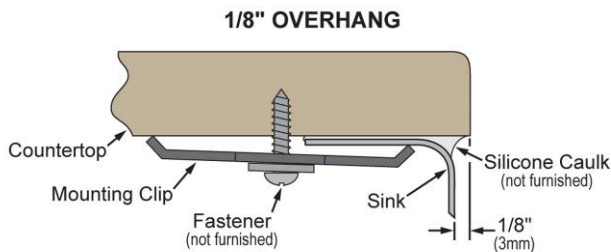

Installation Type:	Sink Kits, Farmhouse
Material:	304 Stainless Steel
Special Features:	Workstation
Finish:	Polished Satin
Gauge:	16
Sound Deadening:	Full spray sides and bottom with Sides and Bottom pads
Number of Bowls:	1
Sink Dimensions:	32-7/8" x 27-1/4" x 9-5/8"
Bowl 1 Dimensions:	28-7/8" x 14-7/16" x 9-5/8"
Drain Size:	3-1/2" (89mm)
Drain Location:	Rear Center
Minimum Cabinet Size:	33"
Mounting Hardware:	Part # 54300308 included
Template Included:	No

Installation Profile:

Designed to affix to the underside of any solid surface countertop.

Included Accessories

CTXBG2813R	Elkay Dart Canyon Stainless Steel 27-1/2" x 13" x 4-3/8" Reversible Bottom Grid Spec Sheet (PDF)	
CTXDC0606	Elkay Dart Canyon Stainless Steel 5-1/8" x 5-1/4" x 7/8" Bottom Grid Drain Cover Spec Sheet (PDF)	
LKCB1223LWN	Elkay Dart Canyon Hardwood 12" x 22-1/2" x 1" Cutting Board Spec Sheet (PDF)	